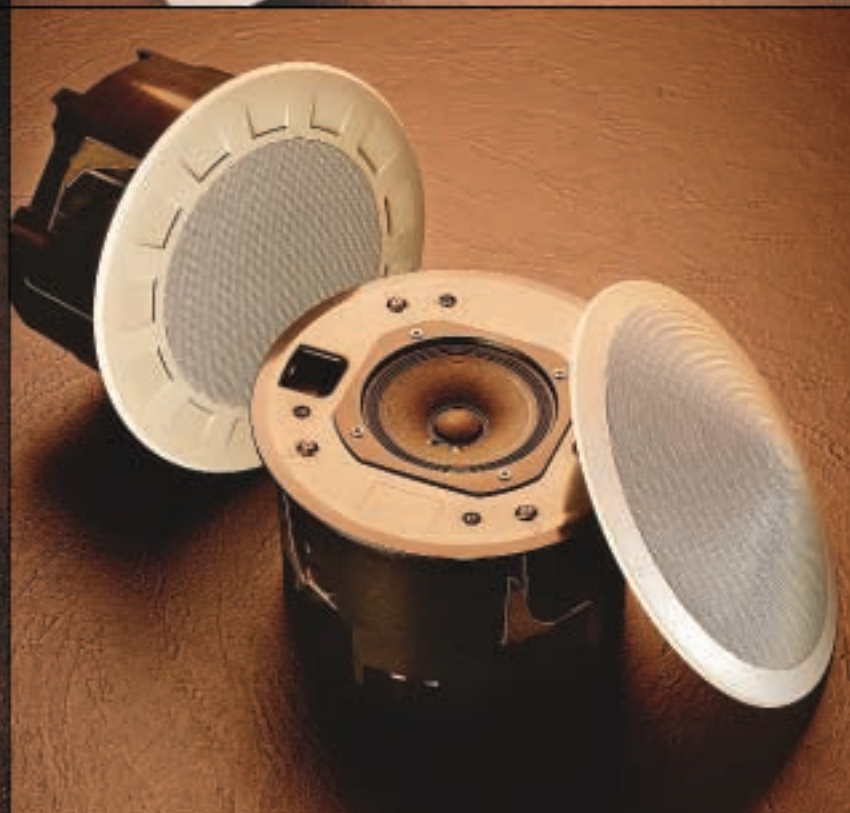

Clockwise from top left:

H-1 and H-2 Interior Design Speakers

BS-1030 Indoor/Outdoor Speakers

SC Series Paging Horns

F-101 and F-121 Wide-Dispersion Ceiling Speakers

H-3 Wide-Dispersion Wall-Mount Speaker and HB-1 In-Wall Subwoofer

CS Series Wide-Range Paging Speakers

AND YOU THOUGHT WE JUST MADE GREAT AMPLIFIERS.

Visit Booth 2011 and pick up our new Product Reference CD!

FROM INNOVATIVE INTERIOR DESIGN SPEAKERS TO FLUSH-MOUNT SUBWOOFERS. From wide-dispersion ceiling speakers, to ruggedized exterior paging horns, TOA has them all. If you know commercial sound, you already know about TOA's unmatched service and support, legendary reliability, and industry-leading *5-year warranty*. So now, when you're thinking speakers, think TOA. Before you plan your next installation, check out our Product Reference CD—it's full of specs and smart ideas. **Visit us in booth 2011 for your FREE CD!**